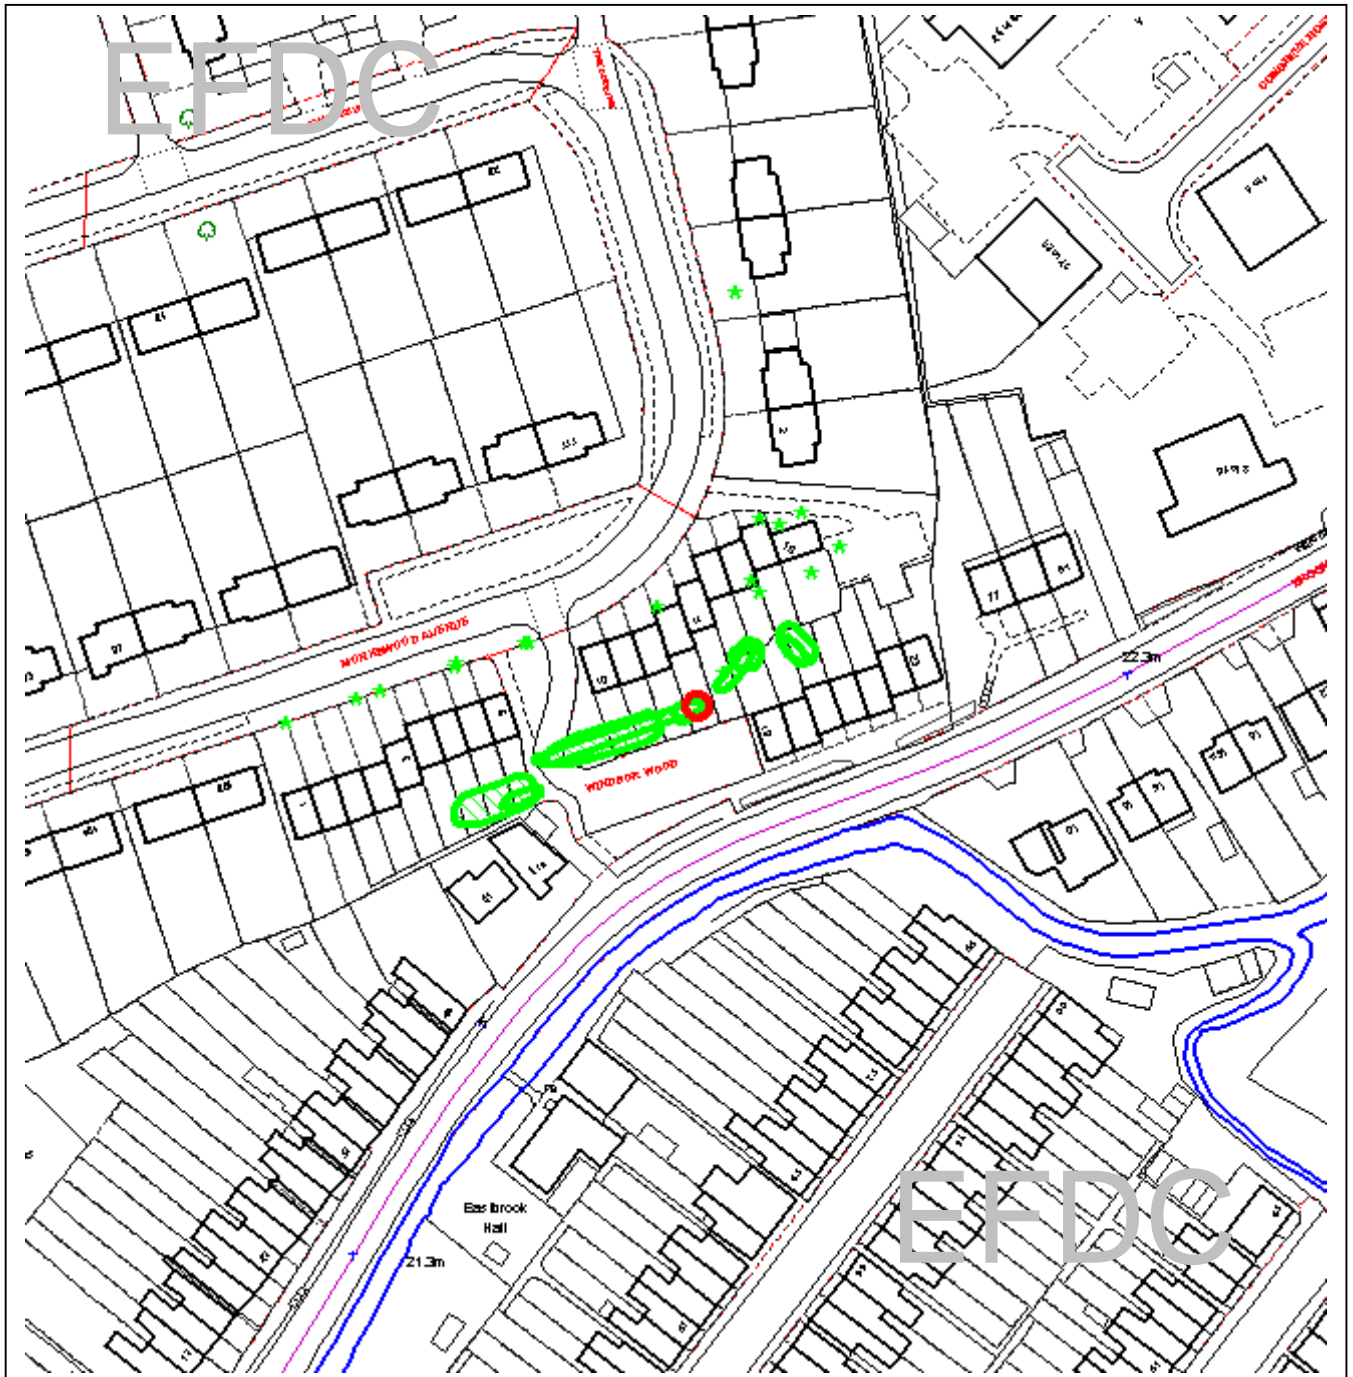

# Epping Forest District Council

District Development Control Committee

The material contained in this plot has been reproduced from an Ordnance Survey map with the permission of the Controller of Her Majesty's Stationery. (c) Crown Copyright. Unauthorised reproduction infringes Crown Copyright and may lead to prosecution or civil proceedings.

EFDC licence No.100018534

<b>Agenda Item Number:</b>	<b>Item 8</b>
Application Number:	EPF/1840/08
Site Name:	13 Windsor Wood, Waltham Abbey EN9 1LY
Scale of Plot:	1:1250